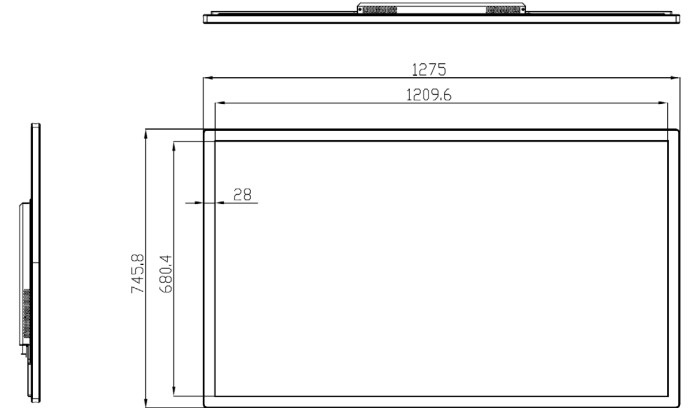

# melford

GIANT TABLET STYLING

24/7 COMMERCIAL USE

INTEGRATED SPEAKERS

450CD/M² IPS PANEL

LANDSCAPE OR PORTRAIT ORIENTATION

TOUGHENED SAFETY GLASS

SLENDER FRAME

## 55 Inch

Panel	Resolution	1920 x 1080
	Display Area (mm)	1209.6 x 680.4
	Aspect Ratio	16:9
	Brightness (cd/m <sup>2</sup> )	450
	Colour	16.7M
	Viewing Angle	178°
	Contrast Ratio	5000:1
Audio	Speaker Type	2 x 2W 4Ω
AV Inputs	Video	HDMI, VGA
	Audio	Audio Socket (3.5mm)
Power	Power Consumption (W)	121
	Input Voltage	AC110~240V (50Hz~60Hz)
Mechanical	Unit Size (WxHxD mm)	1275 x 745.8 x 54.8
	Package Size (WxHxD mm)	1417 x 864.5 x 193
	VESA Holes (mm)	400 x 200
	Net Weight (kg)	29.4
	Gross Weight (kg)	36.9
Environmental	Operating Temperature	0°C to 50°C
	Storage Temperature	-30°C to 60°C
	Operating Humidity	10% to 80%
	Storage Humidity	5% to 95%
Computer	Media Formats	Video (MPG, AVI, MP4, RM, RMVB, TS), Audio (MP3, WMA), Image (JPG, GIF, BMP, PNG)
	Media Resolution	1920 x 1080 / 1080 x 1920
	CPU	Quad-Core ARM Cortex A17, 1.6GHz
	GPU	Quad-Core ARM Mali-T764
	RAM	DDR3 2GB
	ROM	8GB eMMC
	USB	1 x USB (OTG/HOST), 1 x USB (HOST)
	LAN	100M/1000M Ethernet (Network Version Only)
	Wi-Fi	802.11b/g/n/ac (Network Version Only)
	Bluetooth	Bluetooth 4.0
	OS	Android 7.1
	Graphic Engine	OpenGL ES 1.1/2.0/3.0/3.1, OpenCL 1.1, Renderscript, Direct3D 11.1
Accessories	Included	Special Wall Mount, Scheduling Software, Remote Control, Key, User Manual
	Optional	Network Upgrade, Touch Screen Version, Wall Mount, Floor Stand/Trolley, Ceiling Mount, Table Stand
Warranty	Warranty Period	3 Year Warranty
	Technical Support	Lifetime