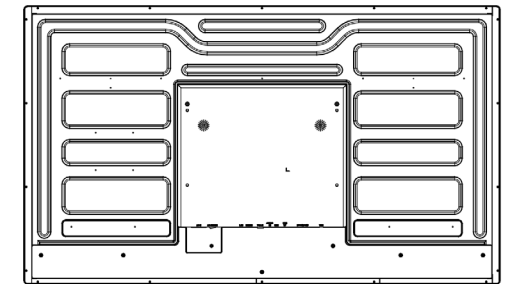

# melford

GIANT TABLET STYLING

24/7 COMMERCIAL USE

INTEGRATED SPEAKERS

450CD/M² IPS PANEL

LANDSCAPE OR PORTRAIT ORIENTATION

TOUGHENED SAFETY GLASS

SLENDER FRAME